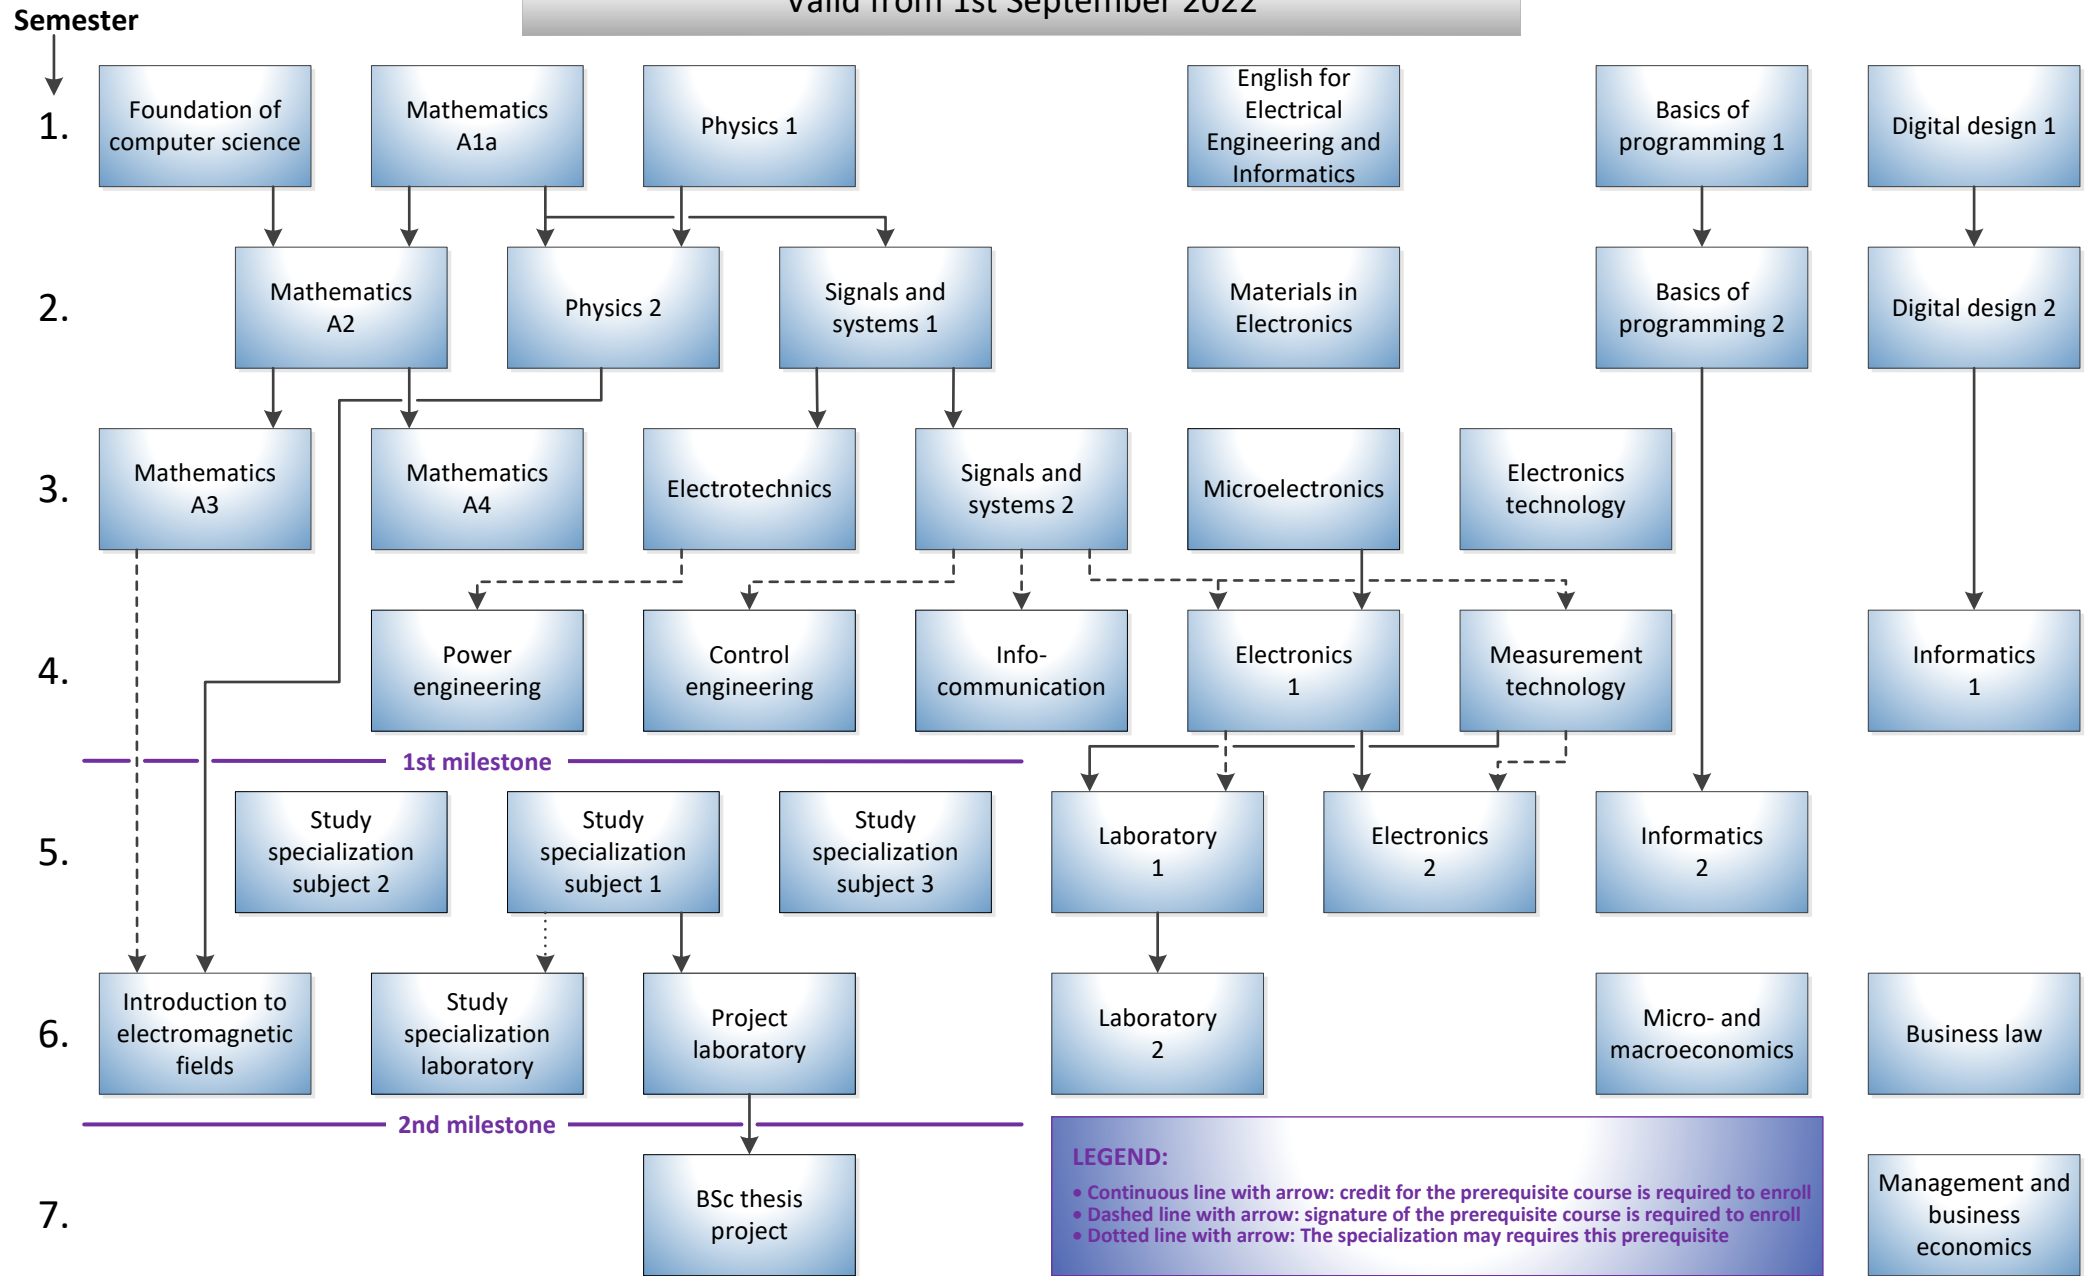

BSc degree program in Electrical Engineering - Prerequisite rules

Valid from 1st September 2022

This document does not contain all subjects. The full list of the subjects to be completed in each semester can be found in the program description and the roadmap. Enrollment for specialization and Thesis work is also based on preliminary conditions; it is included in the program description.